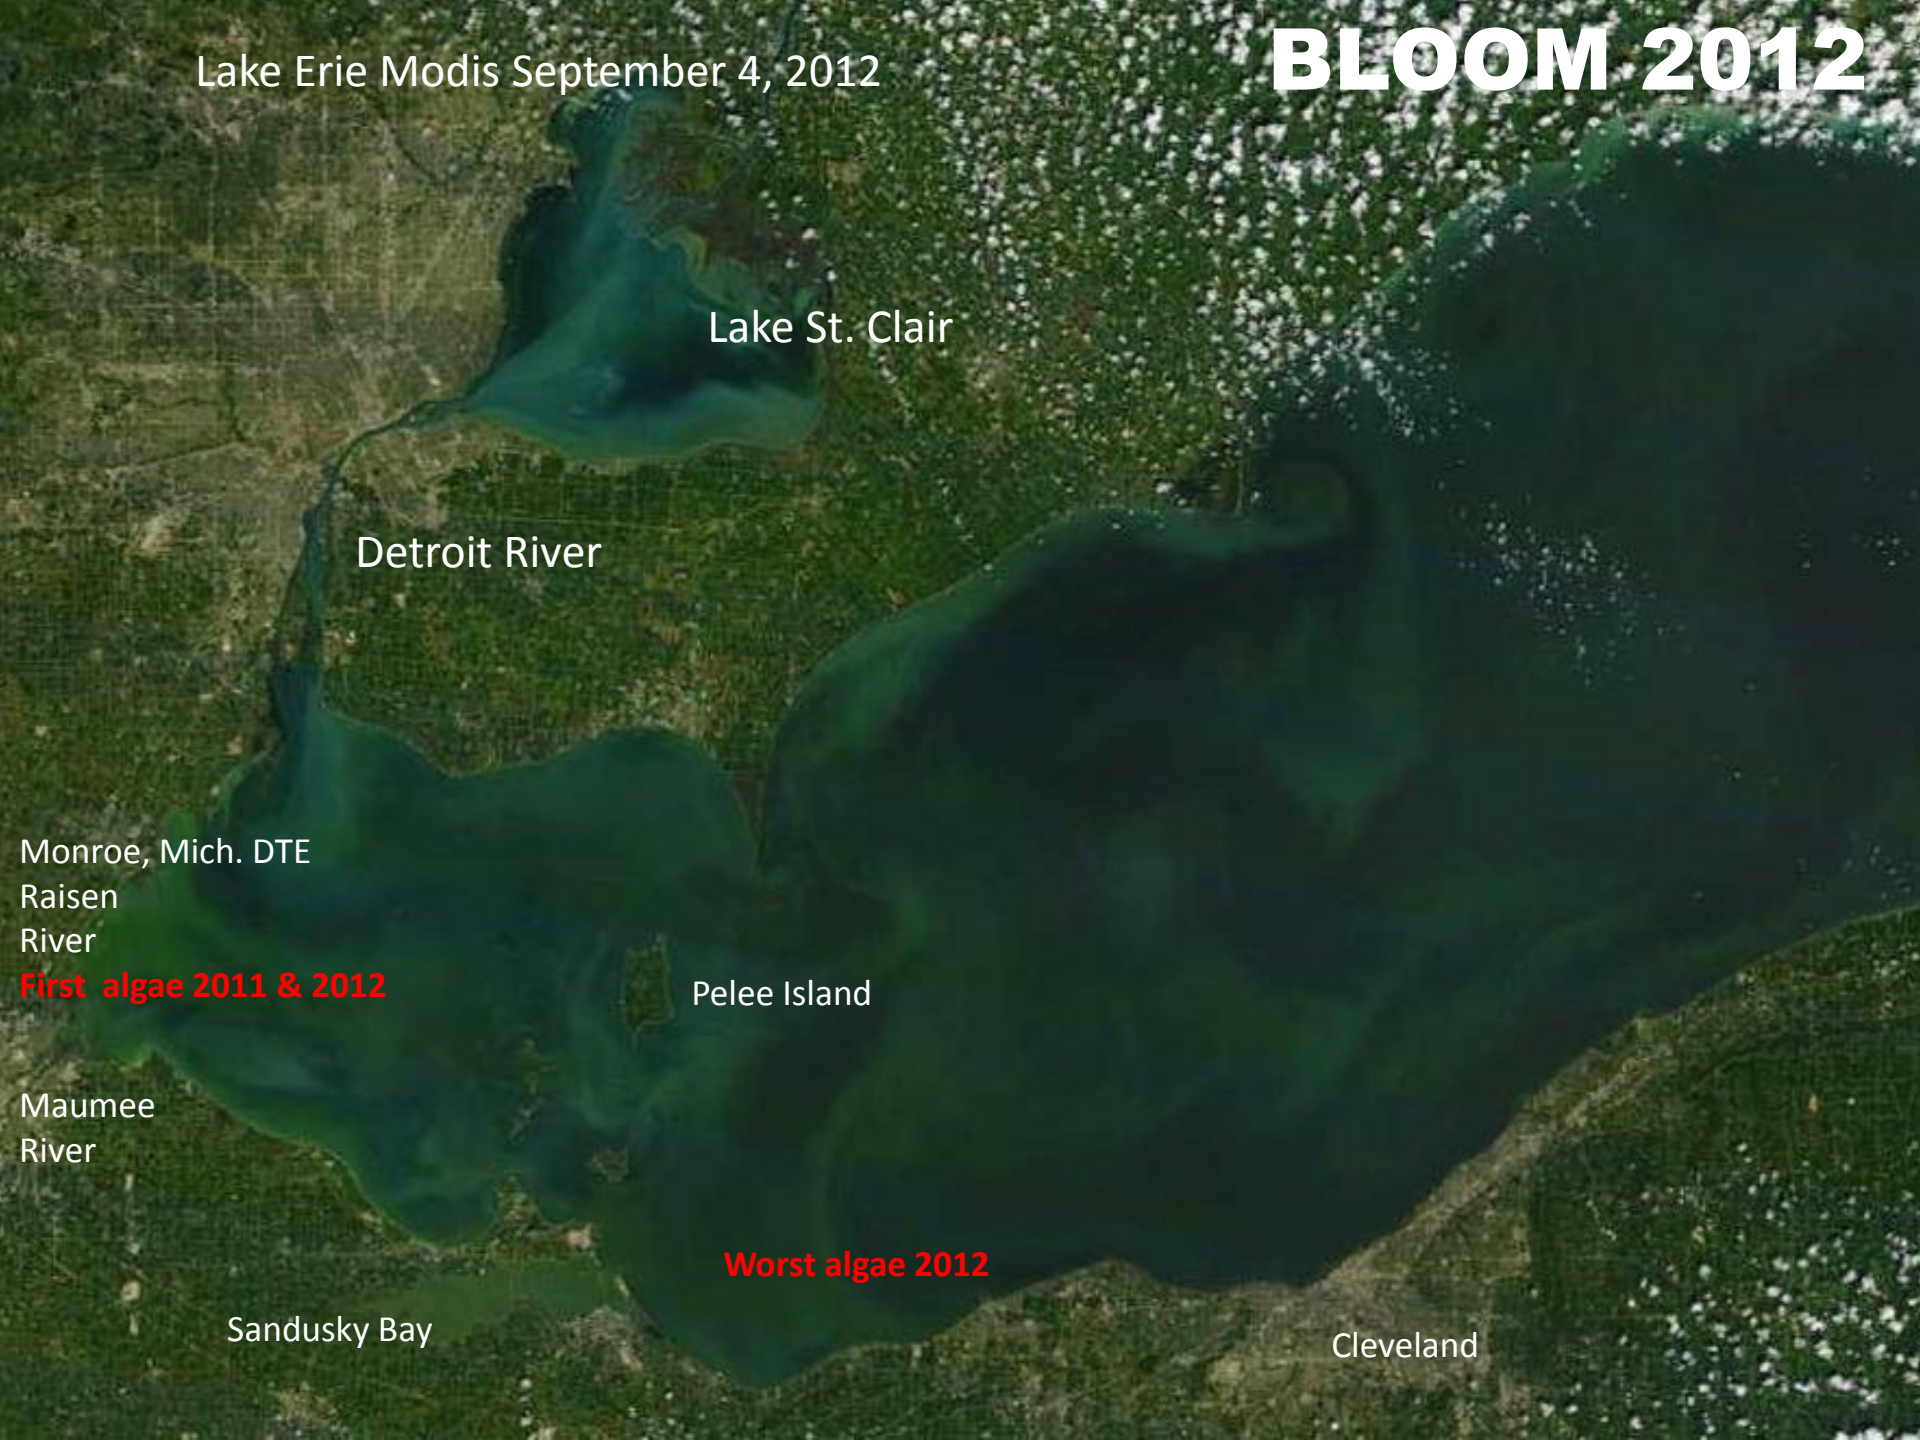

MODIS OCTOBER 7, 2011

MONROE

Lake Erie Modis September 4, 2012

BLOOM 2012

Lake St. Clair

Detroit River

Pelee Island

Worst algae 2012

Cleveland

Sandusky Bay

Monroe, Mich. DTE
Raisin
River

First algae 2011 & 2012

Maumee
River